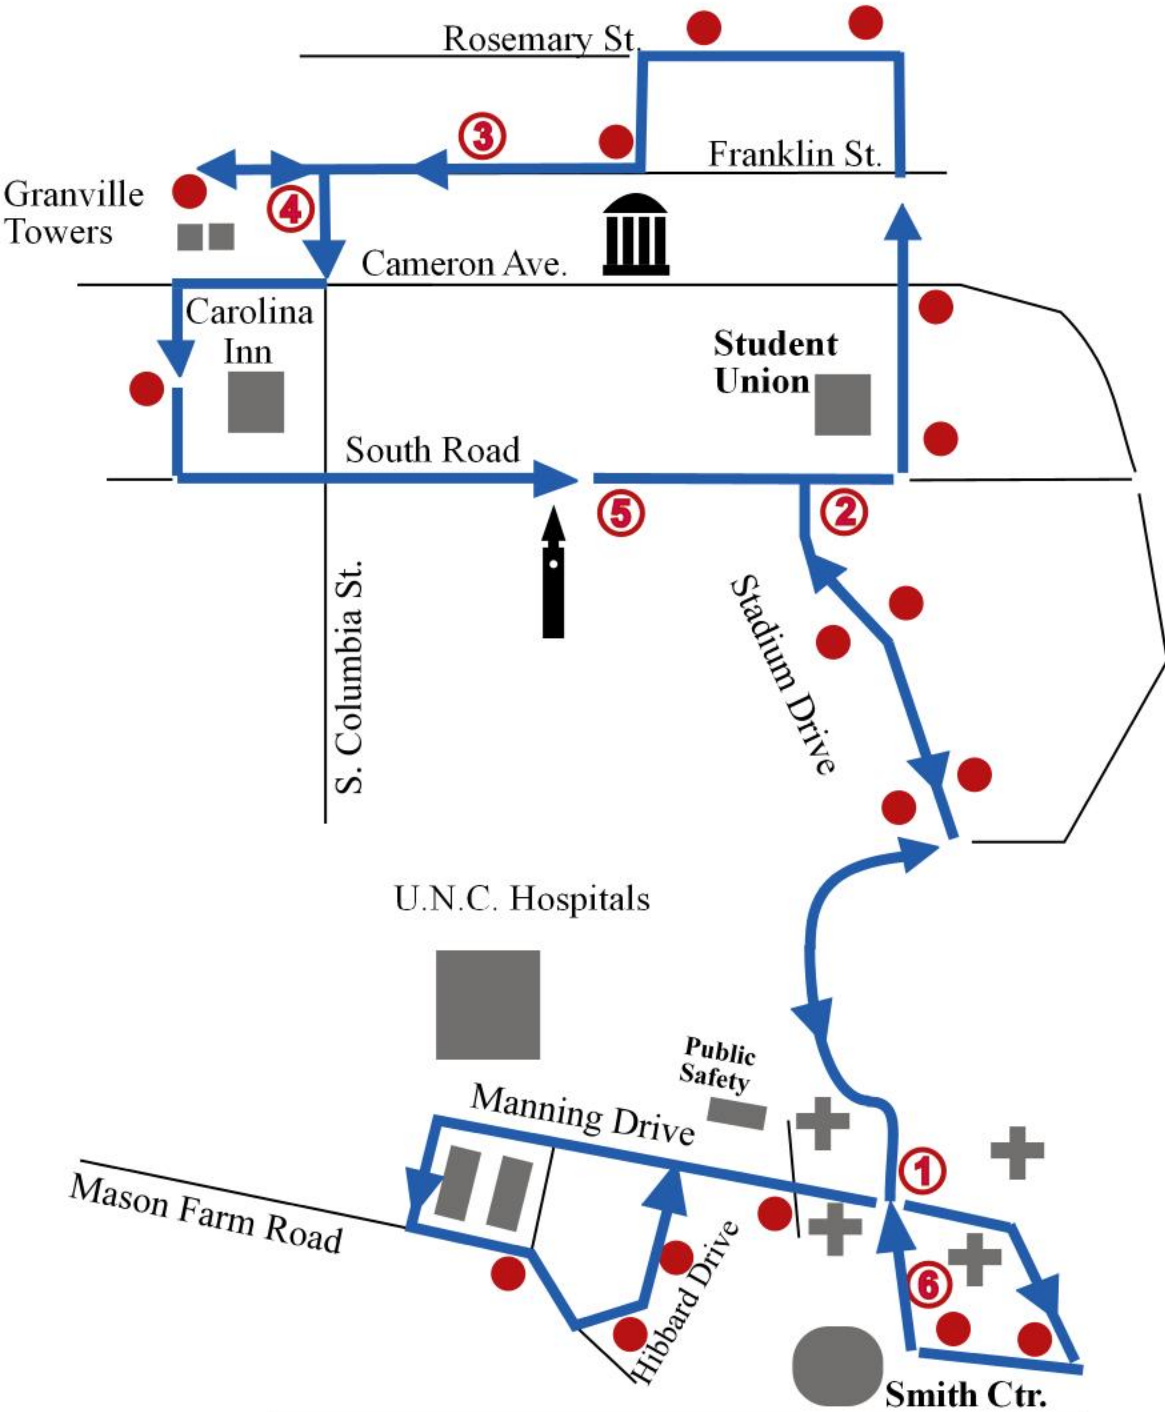

P2P Express Route Map

1. Ehringhaus	:00, :15, :30, and :45
2. Student Recreation Ctr.	:05, :20, :35, and :50
3. Franklin St. (Varsity Theater)	:10, :25, :40, and :55
4. Fraternity Court	:00, :15, :30, and :45
5. South Road / Bell Tower	:06, :21, :36, and :51
6. Hinton James / Bowles Dr.	:10, :25, :40, and :55