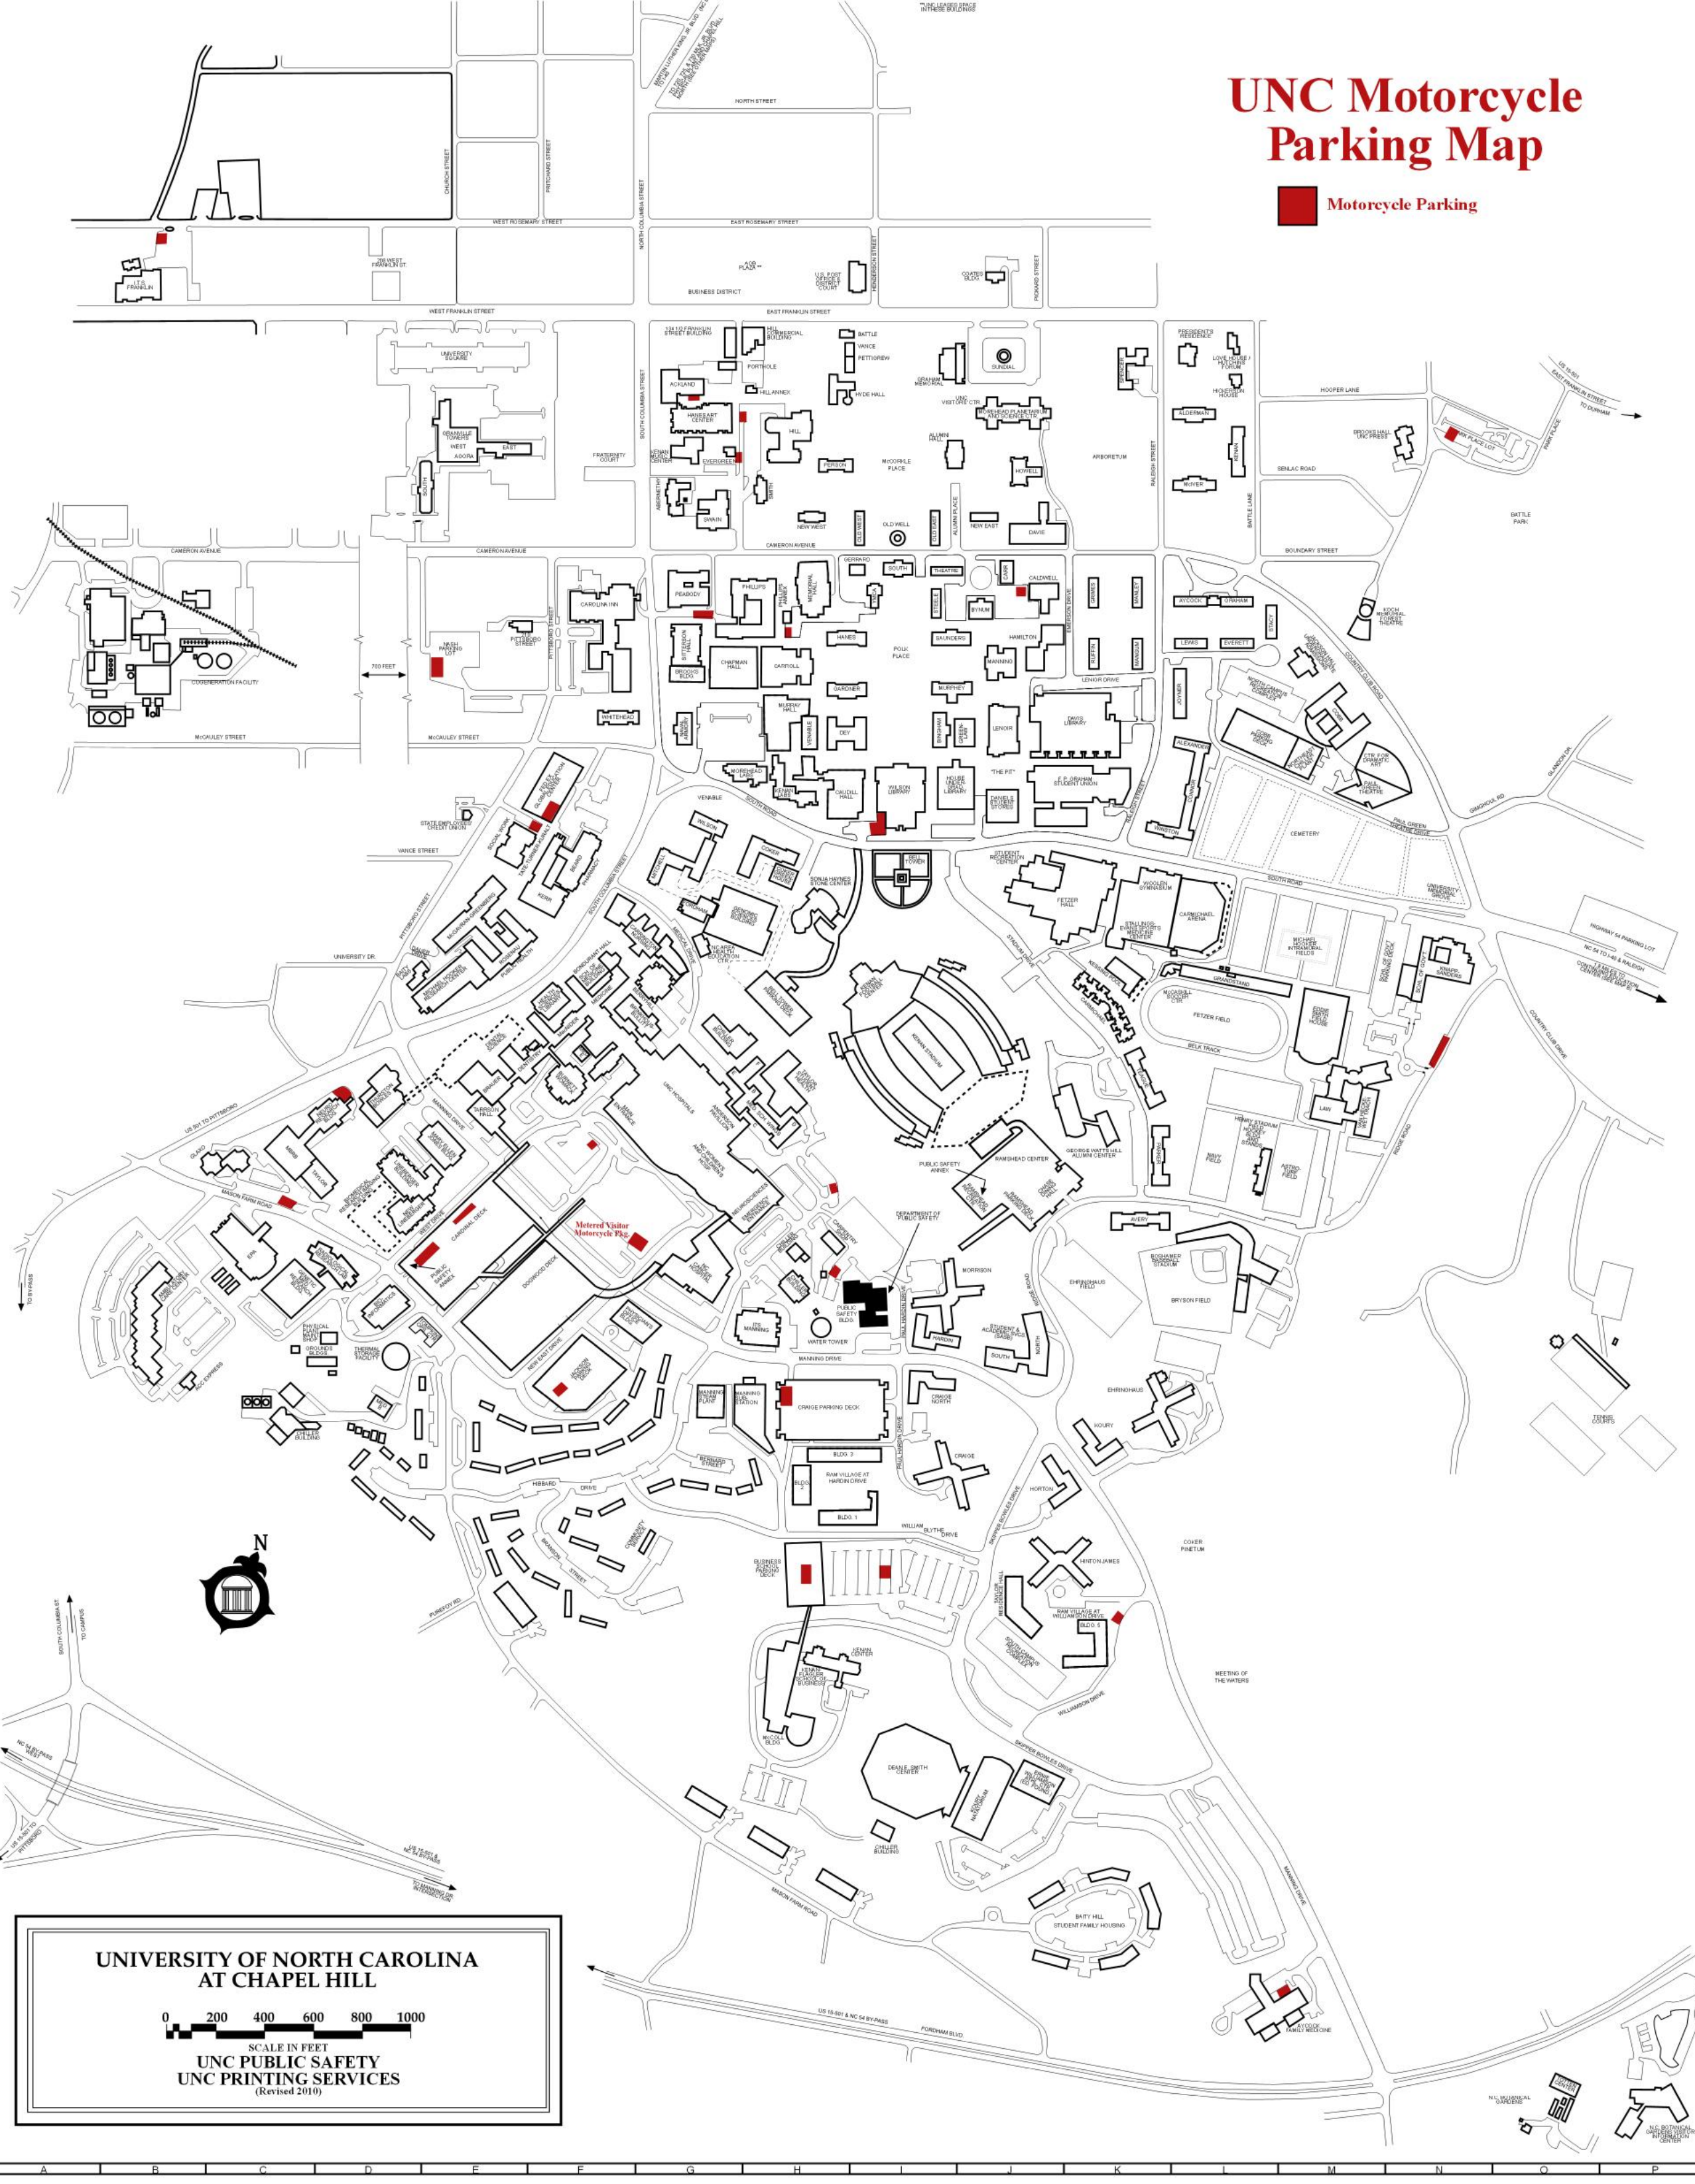

UNC Motorcycle Parking Map

 Motorcycle Parking

UNIVERSITY OF NORTH CAROLINA
AT CHAPEL HILL

SCALE IN FEET
UNC PUBLIC SAFETY
UNC PRINTING SERVICES
(Revised 2010)