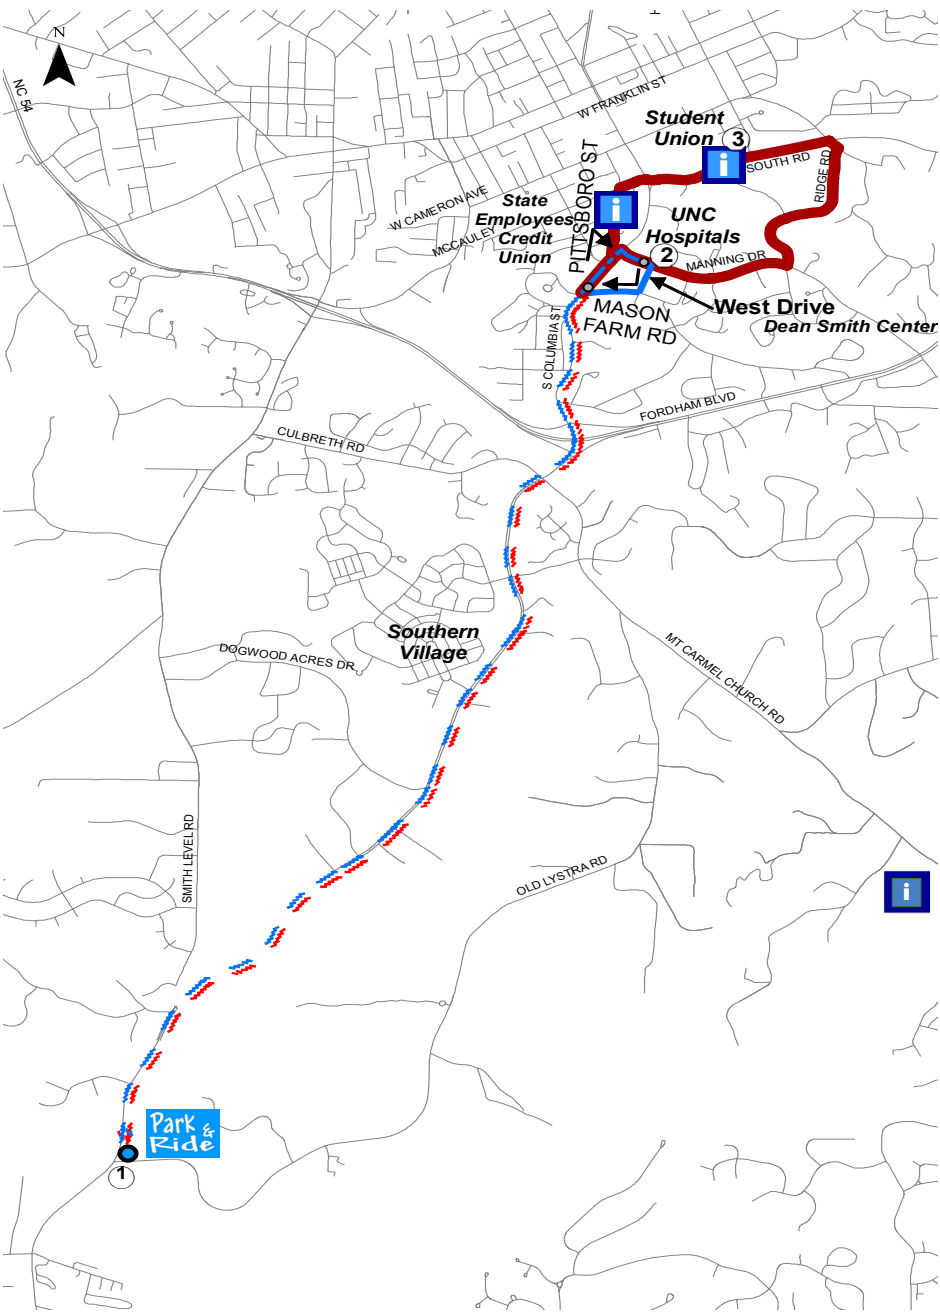

CCX Route - Chatham County Express

To UNC/Hospital

To Chatham County P&R

Chatham Park & Ride Lot
 Mary Ellen Jones Building
 South Rd at Student Union

South Rd at Student Union
 Mary Ellen Jones Building
 Chatham Park & Ride Lot

1	2	3	3	2	1
5:20	5:32			5:32	5:45
5:50	6:02			6:02	6:15
6:00	6:12	6:21	6:21		6:39
6:15	6:27	6:36	6:36		6:45
6:20	6:32			6:32	6:54
6:30	6:42	6:51	6:51		7:09
6:45	6:57	7:06	7:06		7:15
6:50	7:02			7:02	7:24
7:00	7:12	7:21	7:21		7:39
7:15	7:27	7:36	7:36		7:54
7:20	7:32			7:32	7:45
7:30	7:42	7:51	7:51		8:09
7:45	7:57	8:06	8:06		8:24
7:50	8:02			8:02	8:15
8:00	8:12	8:21	8:21		8:39
8:15	8:27	8:36	8:36		8:54
8:20	8:32				
8:30	8:42	8:51	8:51		9:09
8:45	8:57	9:06	9:06		9:24
9:00	9:12	9:21	9:21		9:39
9:40	9:52	10:01	10:01		10:19
10:20	10:32	10:41	10:41		10:59
11:00	11:12	11:21	11:21		11:39
11:40	11:52	12:01	12:01		12:19
12:20	12:32	12:41	12:41		12:59
1:00	1:12	1:21	1:21		1:39
1:40	1:52	2:01	2:01		2:19
2:20	2:32	2:41	2:41		2:59
3:00	3:12	3:21	3:21		3:39
				3:32	3:45
3:15	3:27	3:36	3:36		3:54
3:30	3:42	3:51	3:51		4:09
3:45	3:57	4:06	4:06		4:24
3:50	4:02			4:02	4:09
4:00	4:12	4:21	4:21		4:39
4:15	4:27	4:36	4:36		4:54
4:20	4:32			4:32	4:45
4:30	4:42	4:51	4:51		5:09
4:45	4:57	5:06	5:06		5:24
4:50	5:02			5:02	5:15
5:00	5:12	5:21	5:21		5:39
5:15	5:27	5:36	5:36		5:54
5:20	5:32			5:32	5:45
5:30	5:42	5:51	5:51		6:09
5:45	5:57	6:06	6:06		6:24
6:00	6:12	6:21	6:21		6:39
6:40	6:52	7:01	7:01		7:19
7:20	7:32	7:41	7:41		7:59
8:00	8:12	8:21	8:21		8:39
8:40	8:52	9:01	9:01		9:19

Highlighted trips serve the UNC Hospital and ACC from Park and Ride, via Manning and Mason Farm Road.

Please note the new ACC stop on Columbia, just North of Mason Farm Road.

= Stop with Real-Time Bus Arrival Information

- CCX Route
- CCX Limited Service
- Express Route (no stops)